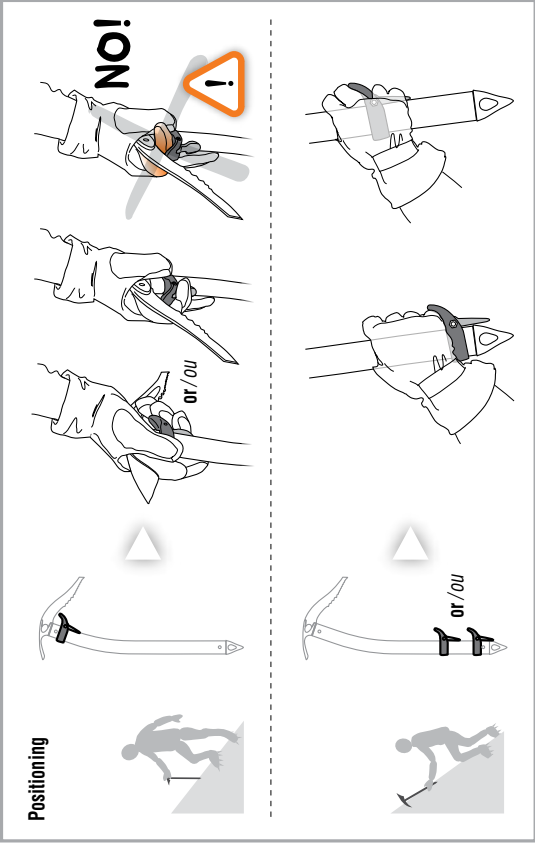

SUMTEC Hammer / Marteau	Length	Weight
	43 cm	430 g
	52 cm	495 g
	52 cm	485 g
	59 cm	505 g