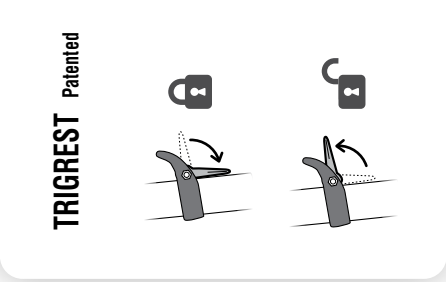

SUMTEC Hammer / Marteau	Length	Weight
	43 cm	430 g
	52 cm	495 g
	52 cm	485 g
	59 cm	505 g